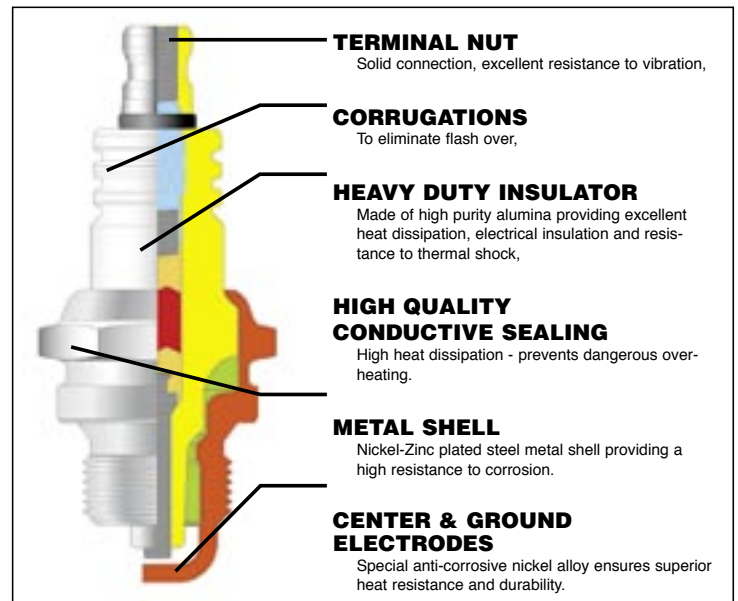

Dependable Starting!

GATOR™ Spark Plugs

PREMIUM COMMERCIAL GRADE

- Trouble free ignition
- Easy start in hot & cold weather
- Extended spark plug life

12 MONTH WARRANTY

Your Best Value in Spark Plugs!

Exclusively from Oregon® by a leading European OEM Supplier